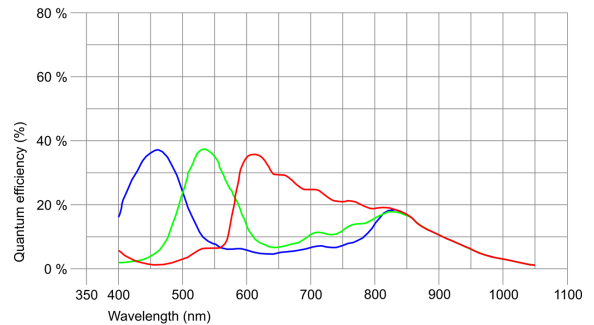

### Sensor

Sensor type	CMOS Color
Manufacturer	Onsemi
Resolution (h x v)	1600 x 1200 Pixel
Pixel Class	1.9 MP
Optical sensor class	1/3"
Sensor Model	MT9D131STC
Pixel size	2.8 µm
Optical Size	4.480 mm x 3.360 mm
Optical sensor diagonal	5.6 mm (1/2.86")